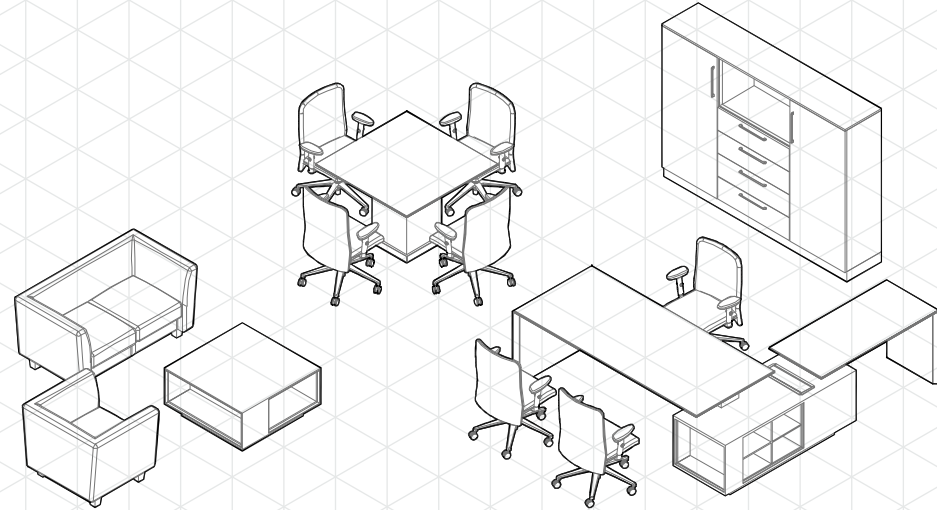

Shown in picture - Embassy range with main table, stand alone side table and rear storage.

Configuration possibilities

MAIN TABLE WITH SIDE STORAGE AND INTEGRATED SIDE TABLE (LH/RH)
REAR STORAGE, MEETING TABLE & COFFEE TABLE
APPROX. FOOTING DIMENSION: 4.5MTS X 5.5MTS.