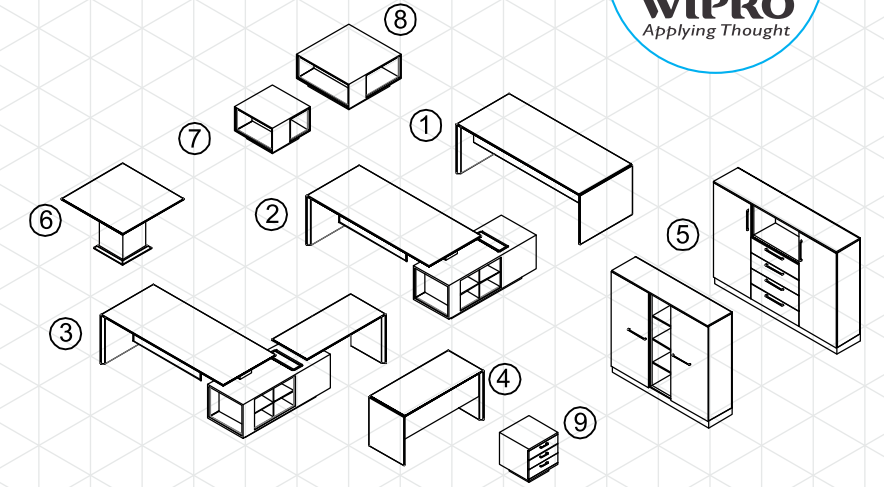

SL. NO	CONFIGURATION	SIZE	CODE
1	MAIN TABLE	2100X900 2400X900	EXMTXX7030XXCC EXMTXX8030XXCC
2	MAIN TABLE WITH SIDE STORAGE (LH/RH) AND OPTION OF MODESTY	2100X900 2400X900	EXMTSS7030LH/RHCC EXMTSS8030LH/RHCC
3	MAIN TABLE WITH SIDE STORAGE AND INTEGRATED SIDE TABLE (LH/RH)	2100X900 2400X900	EXMTST7030LH/RHCC EXMTST8030LH/RHCC
4	SIDE TABLE	1350X700 1500X700	EXSTXX4525XXCC EXSTXX5025XXCC
5	REAR STORAGE	2100X450X1500 1700X450X1501	EXBSXX7050XXCC EXBSXX5550XXCC
6	MEETING TABLE	900X900	EXMEET3030XXCC
7	CORNER SOFA TABLE	600X600	EXCRST2020XXCC
8	CENTRE SOFA TABLE	900X900	EXCNST303XXCC
9	PEDESTAL	600X600X615	EXPEDX2020XXCC

Embassy ordering code

RANGE	ITEM	SIZE	LH / RH	COLOR
EX	MTXX	7030	XX	CC
EX	MTXX	8030	XX	CC