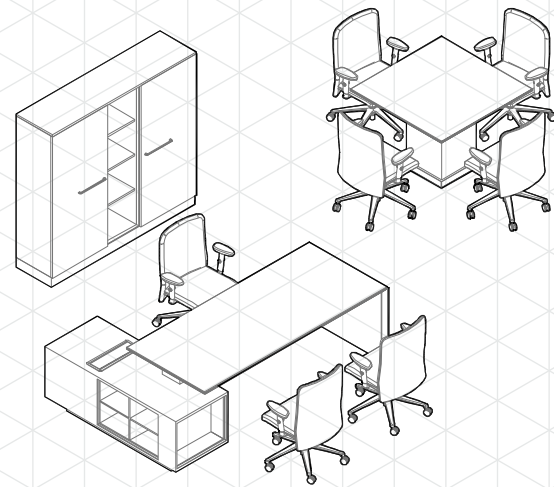

Shown in picture - Embassy range with main table, stand alone side table and rear storage.

Configuration possibilities

MAIN TABLE WITH SIDE STORAGE AND INTEGRATED SIDE TABLE (LH/RH)
REAR STORAGE, MEETING TABLE & COFFEE TABLE
APPROX. FOOTING DIMENSION: 4.5MTS X 5.5MTS.