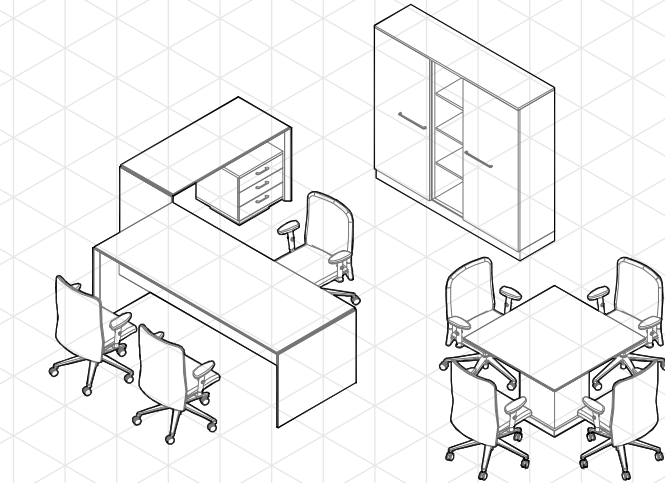

Shown in picture - Embassy range with main table, stand alone side table and rear storage.

Configuration possibilities

MAIN TABLE WITH SIDE STORAGE AND INTEGRATED SIDE TABLE (LH/RH)
REAR STORAGE, MEETING TABLE & COFFEE TABLE
APPROX. FOOTING DIMENSION: 4.5MTS X 5.5MTS.

MAIN TABLE WITH SIDE STORAGE (LH/RH)
REAR STORAGE, MEETING TABLE & CORNER TABLE
APPROX. FOOTING DIMENSION: 4MTS X 5.2MTS.

MAIN TABLE WITH SIDE TABLE, REAR STORAGE & MEETING TABLE
APPROX. FOOTING DIMENSION: 3.8MTS X 4.8MTS.