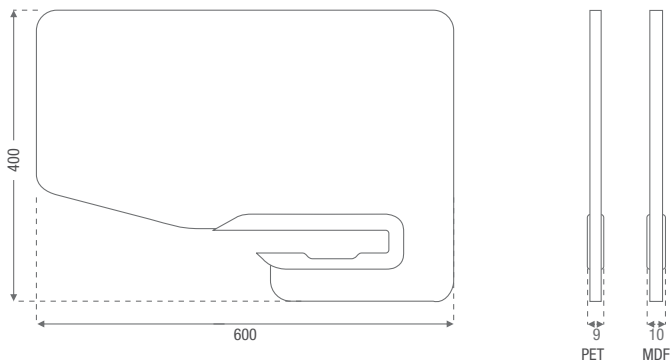

SNAPPY™

Trendy privacy screens

SNAPPY is a Privacy screen which can be snapped on to any table top to create personal space for enhanced concentration and privacy in collaborative office settings.

Sleek & trendy in design, Snappy makes the environment look light and pleasing with cheerful and vibrant colours.

- Quick snap-on and snap-off
- Strong bracket made in white polycarbonate
- Acoustic panel which doubles up as a pin up board
- Available in PET* and MDF* material

Dimensions

Awards and Certifications

Snappy is a winner of India design mark award.

India design mark is a design standard, a symbol, which recognizes good design. It symbolizes excellence in form, function, quality, safety, sustainability, innovation and communicates that the product is usable, durable, aesthetically appealing and socially responsible.

Wipro Enterprises Private Limited - **Furniture Business**

Doddakannelli, Sarjapur Road, Bangalore - 560035

Customer care number: 1800 425 1969

Write to us at vibrant.solutions@wipro.com

Ahmedabad: +91 79 40073546, Bangalore: +91 80 40541237, Chandigarh: +91 172 2661355, Chennai: +91 9500088426
Cochin: +91 9387881504, Hyderabad: +91 40 27176082, Indore: +91 731 4023486, Kolkata: +91 33 22829268
Mumbai: +91 7406002777, Nagpur: +91 712 2233562, New Delhi: +91 11 41708122, Pune: +91 20 25535081
Vadodara: +91 8758856507