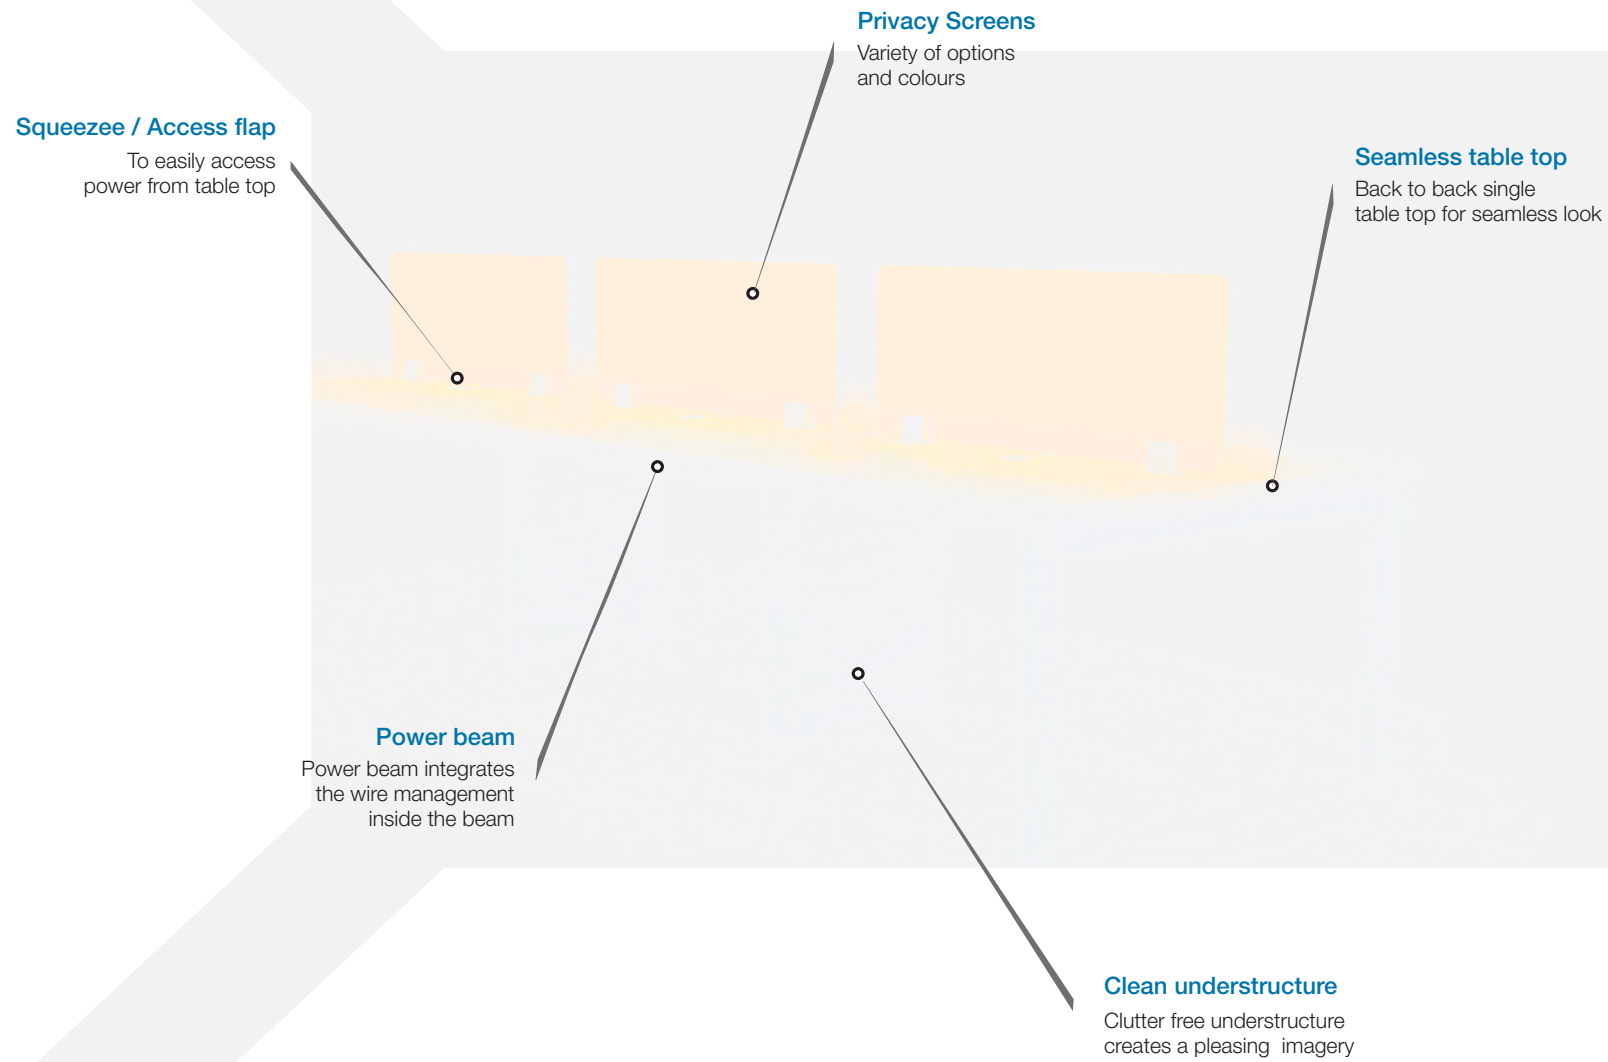

Fit for Function

X Bench is designed to complement the hassle-free work style of a young and energetic generation.