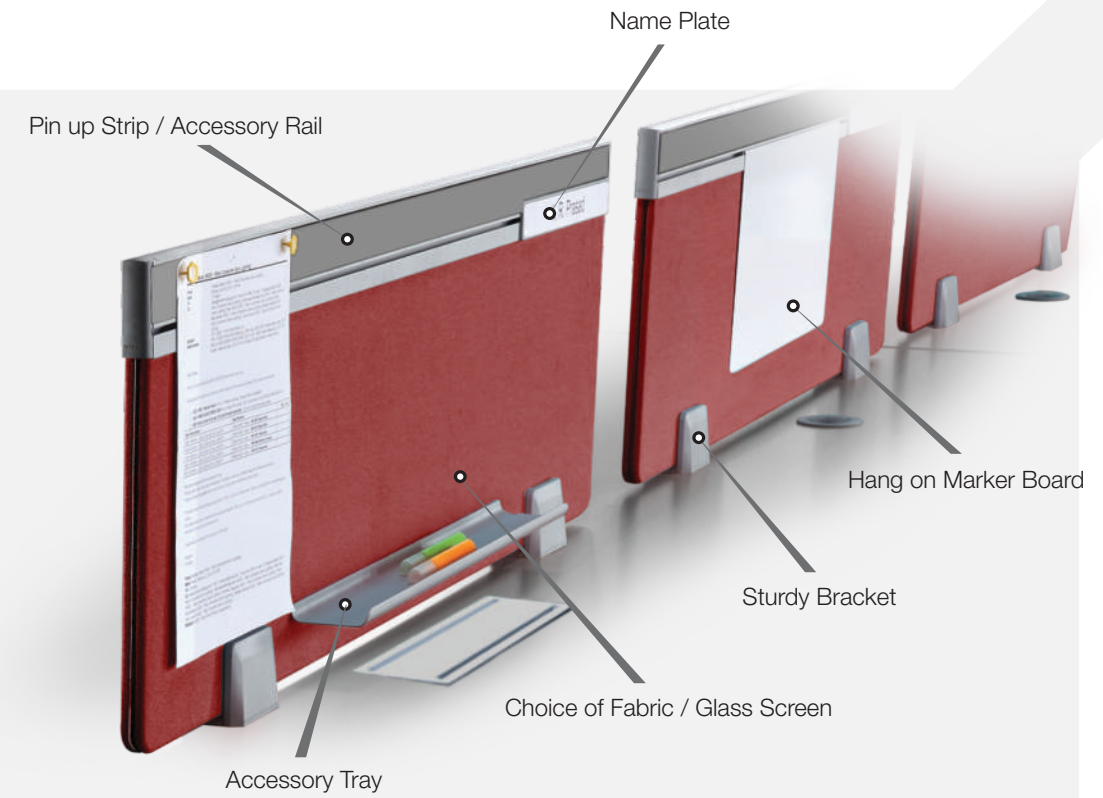

X BENCH offers all this and much more.

Explore . . .

- ▶ Pleasing aesthetics
- ▶ Seamless integration of functionality and convenience
- ▶ Ideal for light and trendy open offices

Fit for Function

X Bench is designed to complement the hassle-free work style of a young and energetic generation.

Simple and Convenient

Screen Options

Glass Screen

Fabric Screen with pin up strip

* For Glass and Fabric colours please refer respective shade card.

Fit for Function

X Bench is designed to complement the hassle-free work style of a young and energetic generation.

Squeeze / Access flap

To easily access power from table top

Privacy Screens

Variety of options and colours

Seamless table top

Back to back single table top for seamless look

Power beam

Power beam integrates the wire management inside the beam

Clean understructure

Clutter free understructure creates a pleasing imagery

Easy power integration

Wire management in **X Bench** is discreet and simple. **X Bench** offers access to power from both the table top as well as on the power beams which are fitted just under the table top.