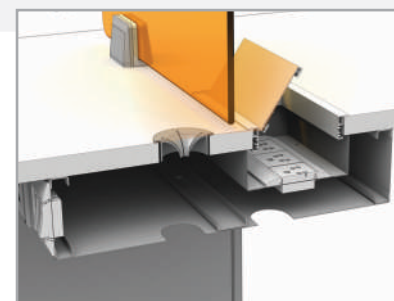

Simple and Convenient

Screen Options

Glass Screen

Fabric Screen with pin up strip

* For Glass and Fabric colours please refer respective shade card.

Fit for Function

X Bench is designed to complement the hassle-free work style of a young and energetic generation.

Squeeze / Access flap

To easily access power from table top

Privacy Screens

Variety of options and colours

Seamless table top

Back to back single table top for seamless look

Power beam

Power beam integrates the wire management inside the beam

Clean understructure

Clutter free understructure creates a pleasing imagery

Easy power integration

Wire management in **X Bench** is discreet and simple. **X Bench** offers access to power from both the table top as well as on the power beams which are fitted just under the table top.

Access Flap

The raceways can accommodate upto 80-100 nos of data and power cables.

Squeeze

Access Flap & Squeeze offer ultimate convenience to power up all electrical, data and communication connectivity on the work surface.