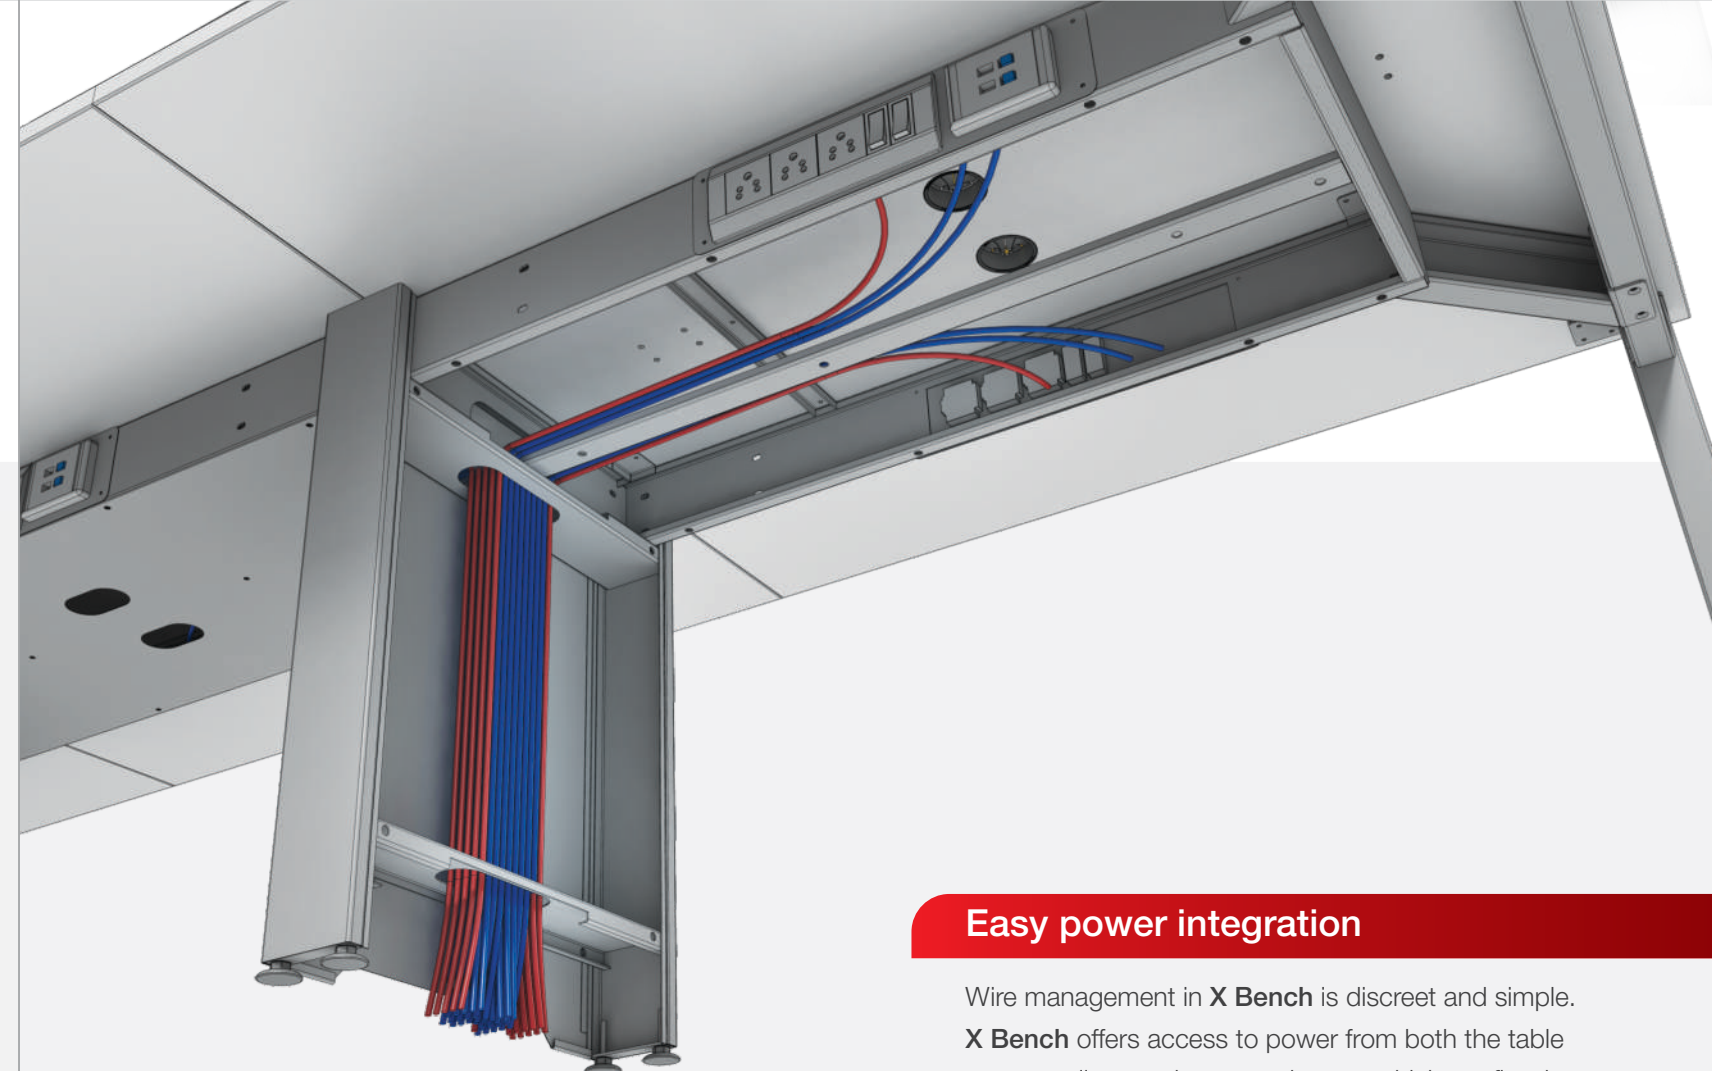

Simple and Convenient

Screen Options

Glass Screen

Fabric Screen with pin up strip

* For Glass and Fabric colours please refer respective shade card.

Fit for Function

X Bench is designed to complement the hassle-free work style of a young and energetic generation.

Squeeze / Access flap

To easily access power from table top

Privacy Screens

Variety of options and colours

Seamless table top

Back to back single table top for seamless look

Power beam

Power beam integrates the wire management inside the beam

Clean understructure

Clutter free understructure creates a pleasing imagery

Easy power integration

Wire management in **X Bench** is discreet and simple. **X Bench** offers access to power from both the table top as well as on the power beams which are fitted just under the table top.

Access Flap

The raceways can accommodate upto 80-100 nos of data and power cables.

Squeeze

Access Flap & Squeeze offer ultimate convenience to power up all electrical, data and communication connectivity on the work surface.