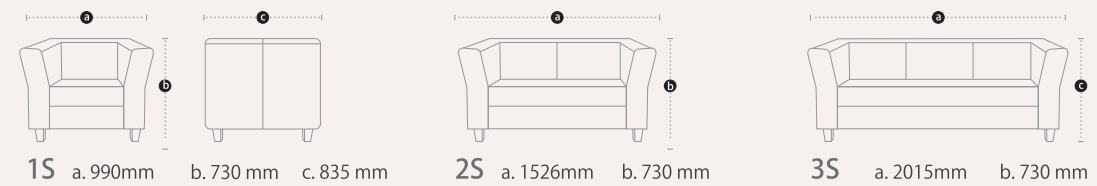

Modular Lounge Seating

Superior finish & High quality leatherette

Stylish pine wood legs & matte finish.

Dimensions

Vogue

Bliss

Alysia

Delphi