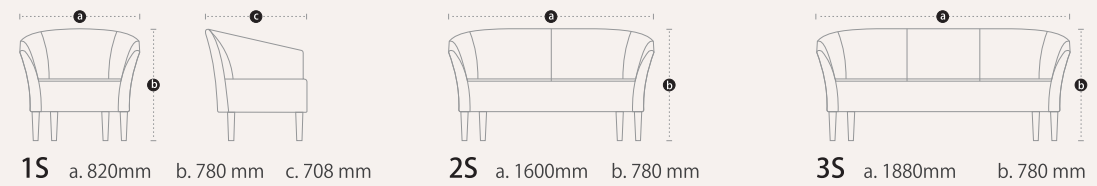

Modular Lounge Seating

Superior finish & High quality leatherette

Stylish pine wood legs & matte finish.

Dimensions

Vogue

Bliss

Alysia

Delphi