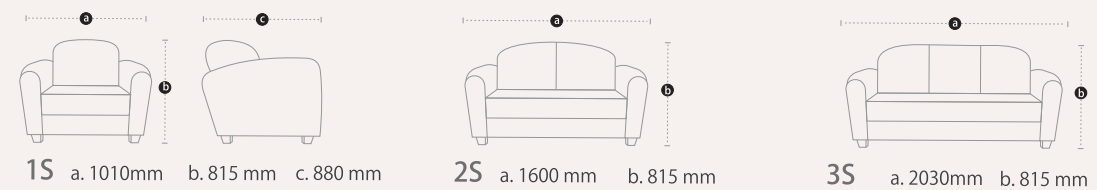

Modular Lounge Seating

Superior finish & High quality leatherette

Stylish pine wood legs & matte finish.

Dimensions

Vogue

Bliss

Alysia

Delphi