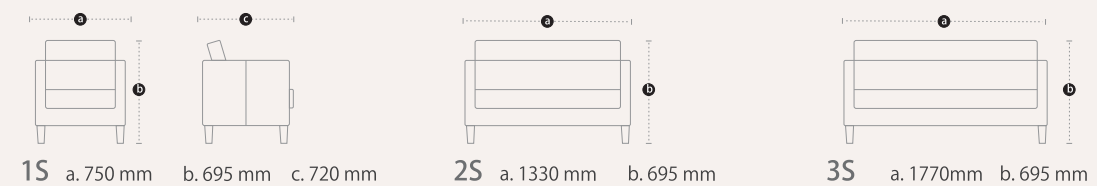

Dimensions

Vogue

Bliss

Alysia

Delphi

Cuby

Leatherette finish & Luxury and Quality

With different types of work environments, the need to maintain the life of upholstered furniture is indisputable. Wipro's Cloud9 range of sofas are upholstered with premium leatherette. It is waterproof, easy to clean and maintains its shape and color after long periods of usage.

Cloud9 offers both luxury and quality with the finest finish.

Care and Maintenance

Please clean with a soft cloth. Light vacuuming at the corners is also recommended.

In case of staining, immediately clean using a damp soft cloth or sponge, wiping out excess liquid. Please do not use chemicals or rub the fabric excessively for cleaning.

Use products specifically designed to clean leatherette or sofa upholstery. Before using the product on the entire sofa, please do a patch test to ensure that the product doesn't cause discoloration, extreme dryness or any sort of irreparable damage to the leatherette.

Shadecard