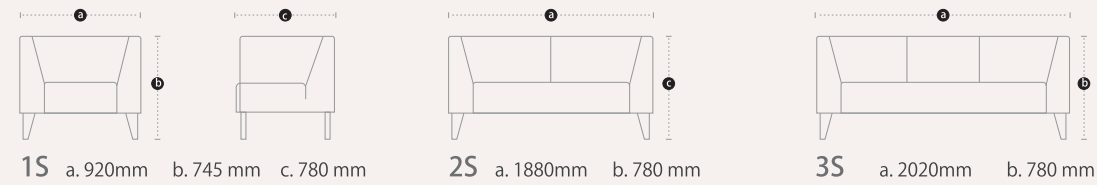

Modular Lounge Seating

Superior finish & High quality leatherette

Stylish pine wood legs & matte finish.

Dimensions

Vogue

Bliss

Alysia

Delphi