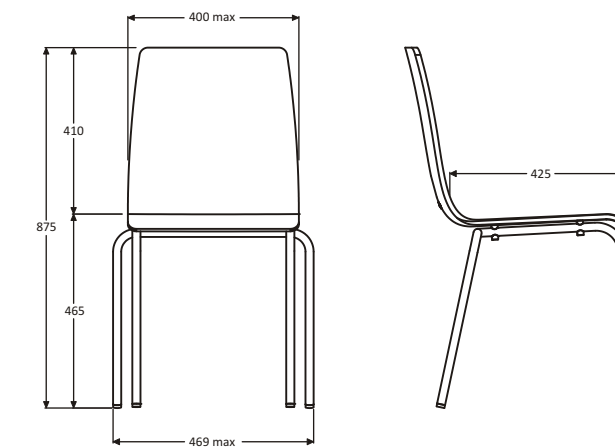

munch Colour options

Technical dimensions

All dimensions are in mm

Technical Specifications - Munch and Mocha

- 12mm thick moulded ply
- 0.6mm laminated front and back with same color laminates
- 40-60 micron light metallic grey powder coating (*ROHS)
- 2mm thick MS pipe; 19mm dia