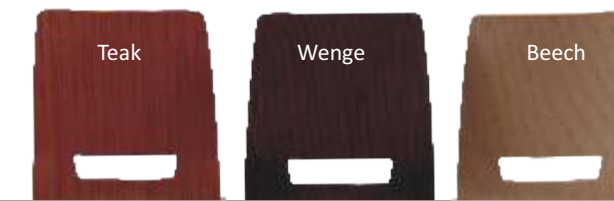

All dimensions are in mm

Technical Specifications - Munch and Mocha

- 12mm thick moulded ply
- 0.6mm laminated front and back with same color laminates
- 40-60 micron light metallic grey powder coating (*ROHS)
- 2mm thick MS pipe; 19mm dia

mocha Colour options