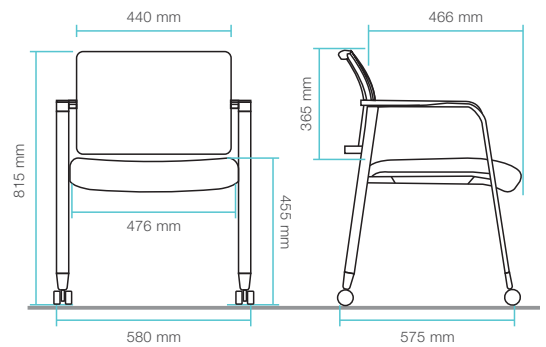

Moulded frame with mesh for exemplary back support

Sturdy and durable armrest

Option of castors and glides makes **Pep** a highly versatile chair

Available in all-black finish

Wipro Enterprises Private Limited - **Furniture Business**