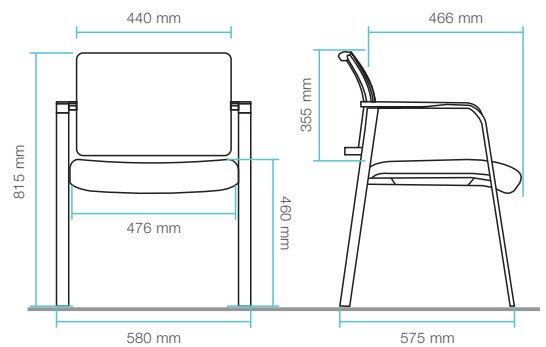

Moulded frame with mesh for exemplary back support

Sturdy and durable armrest

Option of castors and glides makes **Pep** a highly versatile chair

Available in all-black finish

Wipro Enterprises Private Limited - **Furniture Business**