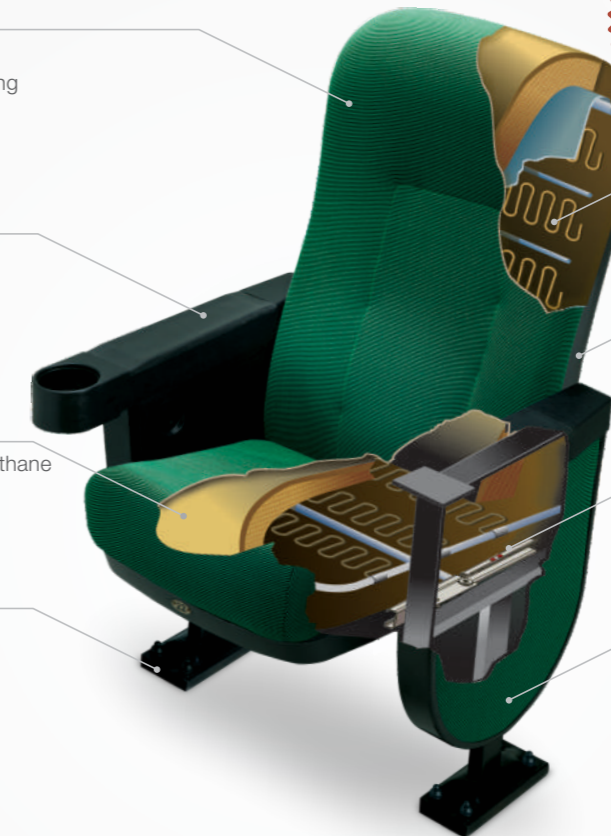

- Specially designed large plush seats for relaxed seating
- Flumatic™ slider mechanism for superlative comfort
- Polypropylene back and seat pan for easy maintenance
- “U” wing pocket that houses accessories discreetly
- 4-bolt flange for extra stability

Armrests (Options)

- PU Waterfall Edge Armrest
- Polished Solid Wood Armrest
- Cup Holder
- Prelam Foldable Writing Tablet
- PU Flat Armrest

Seat Cushion

- High resilience automotive polyurethane grade foam
Density : 50± 5Kg / m³
Constant compression set : Max. 13%

Base Frame

- Sturdy steel frame
- Flange plate for grouting

Frame

Skeleton made of sheet metal and Hardened metal wires

Back & Seat

- Polypropylene back & seat pan
- Fabric back (Ballet classic only)

Mechanism