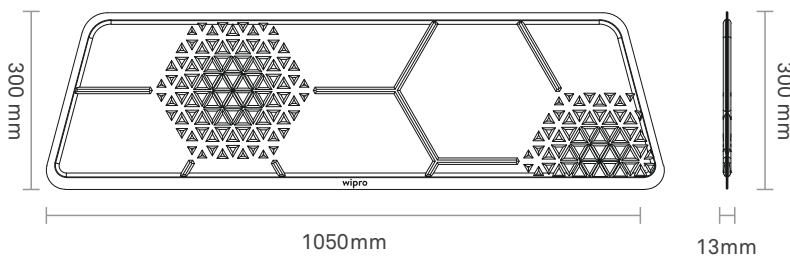

Colour: Blue, Yellow, Green & Salt-n-Pepper

Features

Option to mount on sleek X Bench brackets or designer chrome brackets

Pin-up surface

Pleasing aesthetics with embossed tessellated pattern

Dimensions

Ordering Code