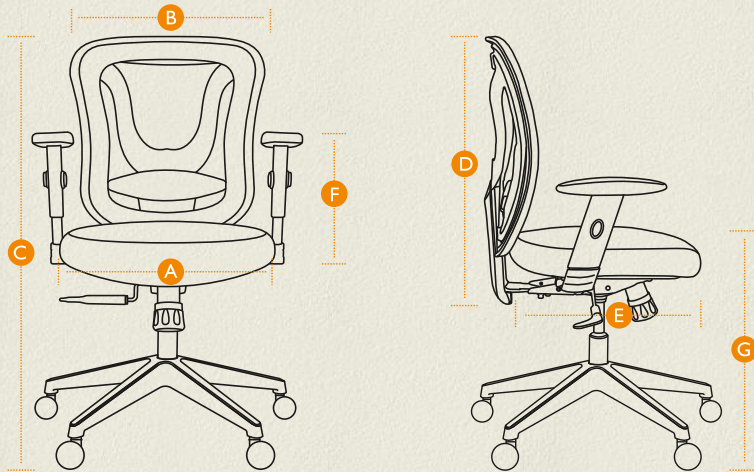

The lumbar support is contoured to fit snugly to the lower back and can be height adjusted to suit individual preferences. Beetle's moulded frame features a carefully profiled winged back that provides a firm support to the shoulders as well as the upper back.

LUMBAR SUPPORT

Easily accessible and height adjustable lumbar pad is layered with foam to provide optimum comfort for the back.

SYNCHRO MECHANISM

Beetle comes fitted with a Synchro mechanism with single point locking which allows relative motion between the seat and back thus ensuring enhanced seating comfort

BASE

Stable five prong base is available in black glass reinforced nylon as well as aluminum.

DIMENSIONS

- A 20 inches
Seat width
- B 20 inches
Backrest width
- C 37-42 inches
Height of the chair
- D 26.5 inches
Height of the backrest
- E 19.5 inches
Depth of the seat
- F 8.5-11.5 inches
Height of the armrest
- G 18-22 inches
Height of the seat from base