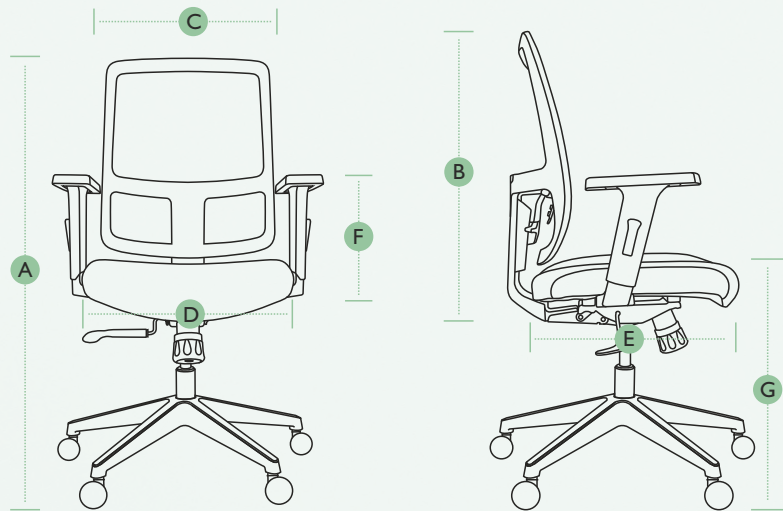

LUMBER SUPPORT

The foam layered lumbar pad will help you attain optimum comfort for your back which is easily accessible and height adjustable.

SYNCHRO MECHANISM

The syncro mechanism in the Entity chair has a single point locking that allows smooth motion between the seat and the back.

BASE

The sturdy and stable five prong base can be made available in aluminium as well as black glass reinforced nylon.

DIMENSIONS

- A** 38-43 inches
Height of the chair
- B** 27 inches
Height of the backrest
- C** 18.5 inches
Width of the backrest
- D** 18.5 inches
Width of the seat
- E** 19 inches
Depth of the seat
- F** 8-11 inches
Height of the armrest
- G** 18-22 inches
Height of the seat from base